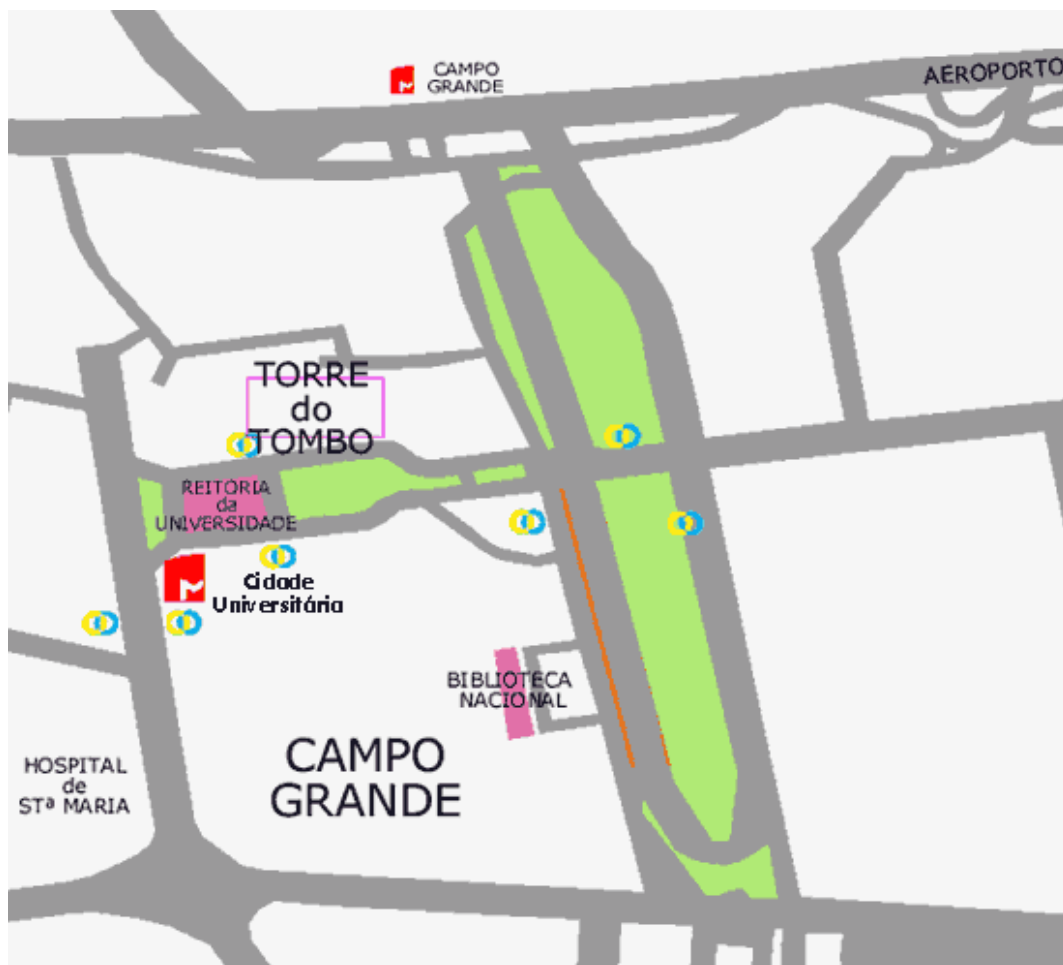

### Localisation and Transports

The IAN/TT is located in a central area of Lisbon called “Campo Grande”.

If you choose the Metro, you can get out at the Cidade Universitária Station (yellow line) or at the Campo Grande Station (green line).

### Transport :

Bus : 14, 27,28,32,49,60

Tram: 15,18,25