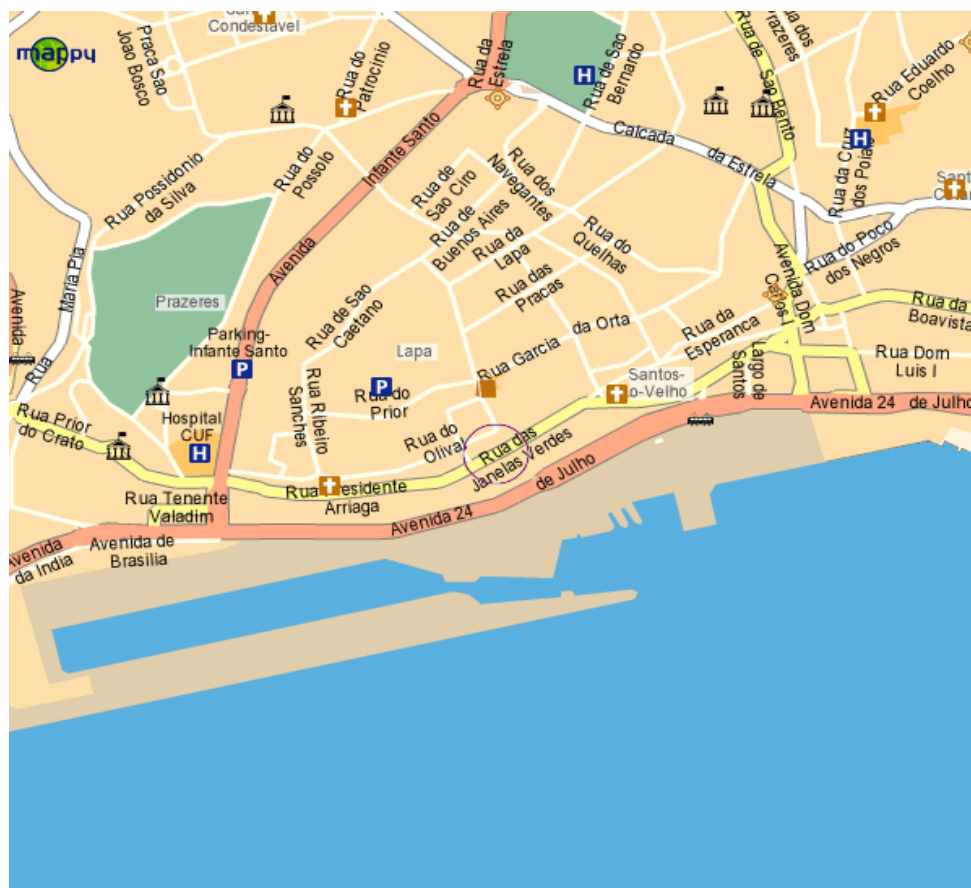

### Localisation and Transports

The IAN/TT is located in a central area of Lisbon called “Campo Grande”.

If you choose the Metro, you can get out at the Cidade Universitária Station (yellow line) or at the Campo Grande Station (green line).

If you choose the Bus, you have several at your disposal: Bus to Cidade Universitária – 31, 35, 38 and 68; Bus to Campo Grande: 1, 3, 7, 17 B, 33, 36, 36 A, 46 A, 47 and 56

### Transport :

Bus : 14, 27,28,32,49,60

Tram: 15,18,25